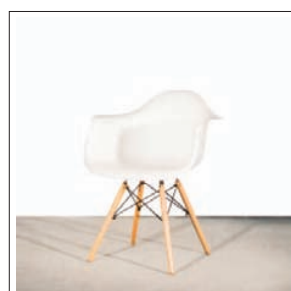

Scaun Eames-alb EUR 21.00
Cod 025.010.040.150
(61x62x77.5 cm)