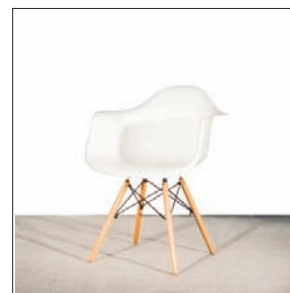

White veneer chair steel frame EUR 14.00
Code 025.010.040.050

Rio CN Maxi chair EUR 14.00
Code 025.010.040.032

Eames chair-white EUR 21.00
Code 025.010.040.150
(61x62x77.5 cm)

Vida ABS bar stool-white EUR 15.00
Code: 025.010.040.170
(38x36x 66-87 cm)